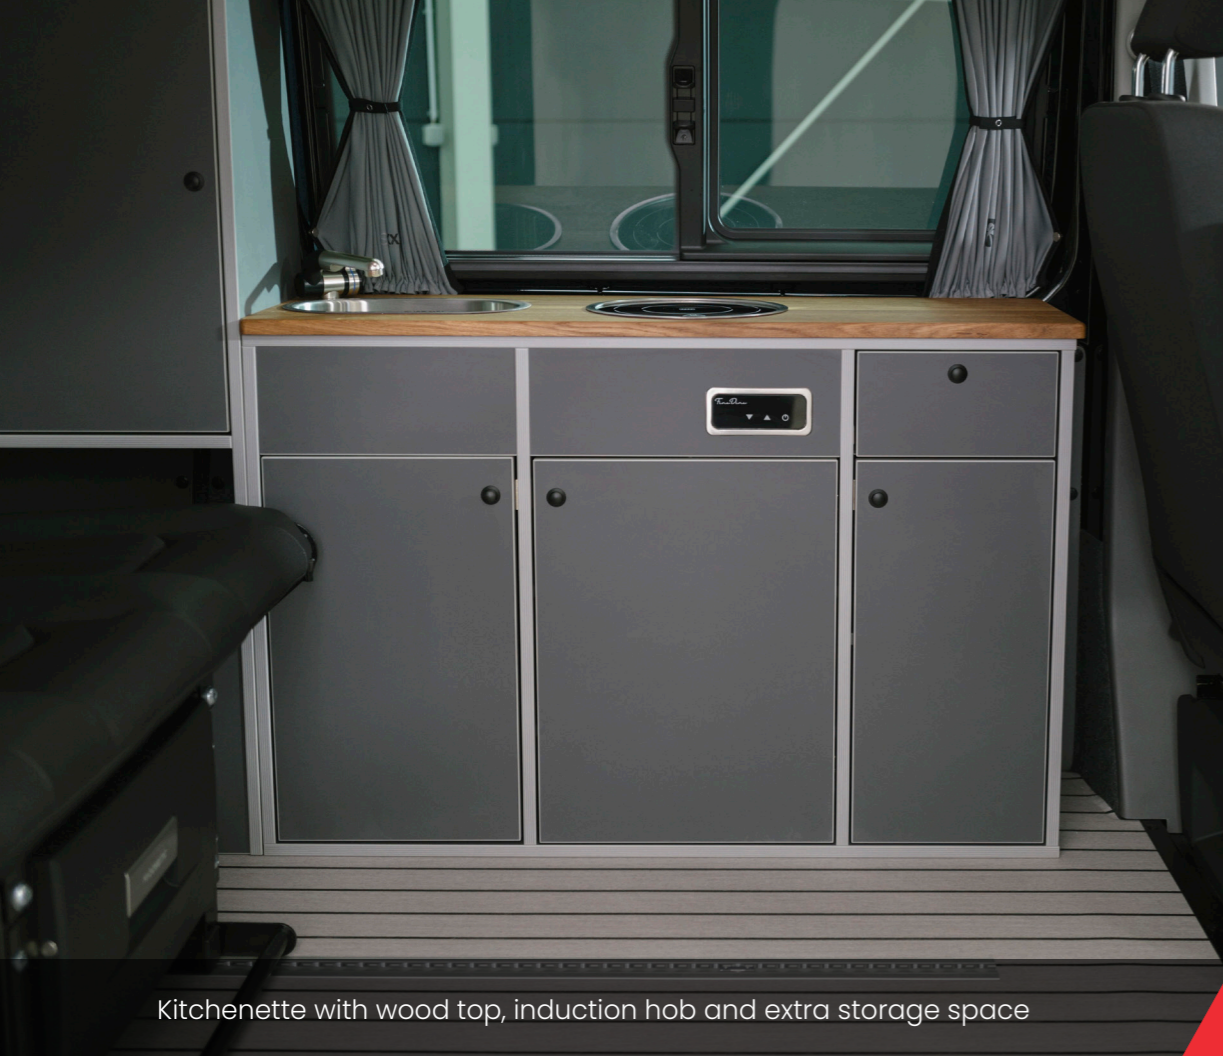

Comfortable cockpit

2 swivel seats incl. armrests, multifunction steering wheel, park assist, electrically adjustable side mirrors and much more.

Pure elegance

From every perspective thanks to darkened windows, vanexxt foiling and a high-quality interior design.

Shower faucet in the rear (hook not included)

Independent LED lamps incl. USB connections

powerBOXX with 5 connections and up to 230V for even more flexibility

Kitchenette with wood top, induction hob and extra storage space

Sliding 3-seater bench and space for additional single back seats

Shower connection in the trunk

Elegant kitchenette with sink

Interior equipment

- » Storage unit incl. oak top
- » Integrated fridge under the 3-seater bench with 30 l capacity
- » Induction hob
- » Stainless steel sink with tap
- » 16 l fresh water and 16 l waste water tank
- » BUS-BOXX tableBOXX in the sliding door
- » BUS-BOXX chairBOXX in the tailgate
- » BUS-BOXX powerBOXX incl. charger and FI circuit breaker
- » 4-fold switchable LED light strips,
- » Blackout curtains at the side and rear windows
- » Independent LED lamps with USB connections dimmable
- » Storage unit on the driver's side
- » Individually selectable additional equipment with BUS-BOXX accessories worth EUR 150
- » Individually selectable additional equipment with DriveDressy accessories worth EUR 595