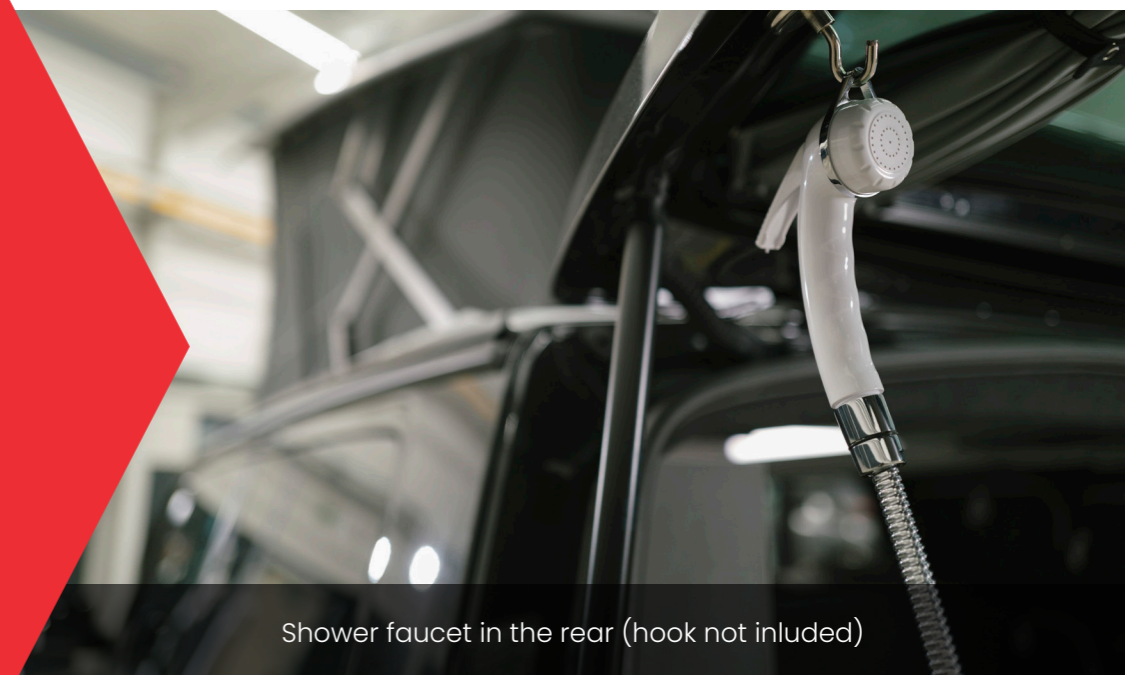

Shower faucet in the rear (hook not included)